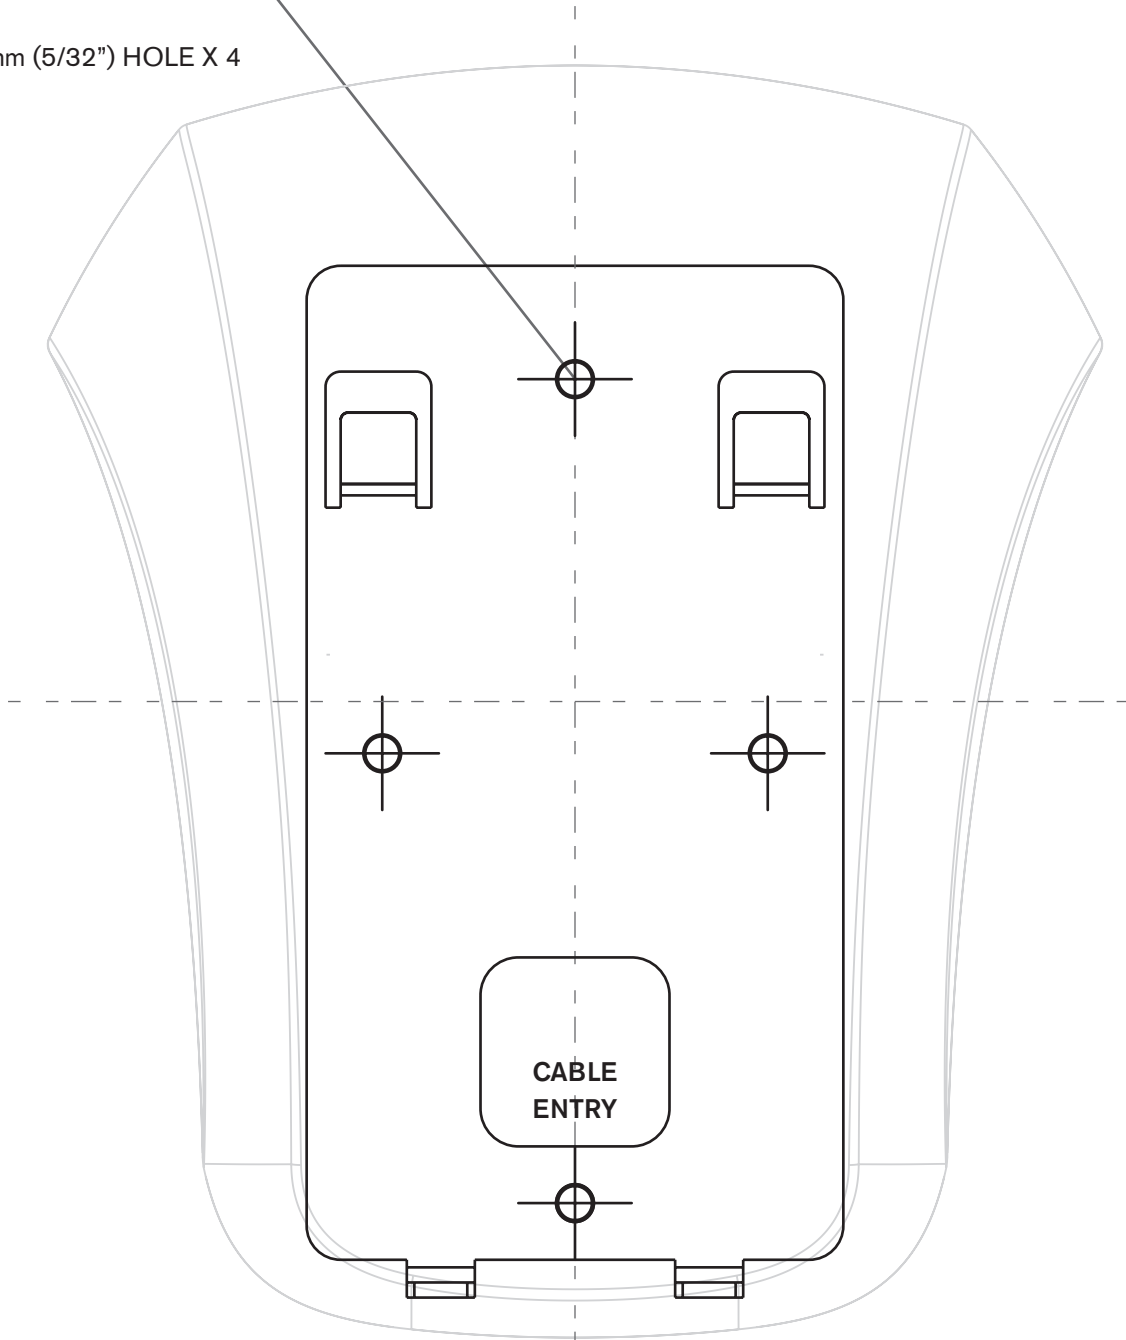

CREWSAFE EXTERNAL ROUTER (PLATE MOUNT)

INSTALLATION DRILLING GUIDE

For full installation instructions please refer to "Plate Mount an External Router" in the Crewsafe Installation Manual. Consult the safety information in the "Installation of Routers" section prior to installation.

CREWSAFE EXTERNAL ROUTER (FLUSH MOUNT)

INSTALLATION DRILLING GUIDE

For full installation instructions please refer to "Flush Mount an External Router" in the Crewsafe Installation Manual. Consult the safety information in the "Installation of Routers" section prior to installation.

Ø4.0mm (5/32") HOLE X 4