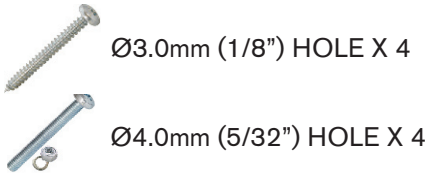

CREWSAFE EXTERNAL ROUTER (PLATE MOUNT)

INSTALLATION DRILLING GUIDE

For full installation instructions please refer to "Plate Mount an External Router" in the Crewsafe Installation Manual. Consult the safety information in the "Installation of Routers" section prior to installation.