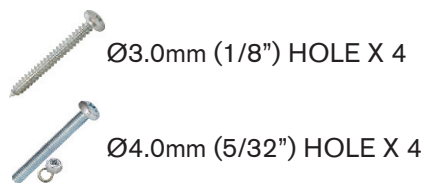

CREWSAFE EXTERNAL ROUTER (PLATE MOUNT)

INSTALLATION DRILLING GUIDE

For full installation instructions please refer to "Plate Mount an External Router" in the Crewsafe Installation Manual. Consult the safety information in the "Installation of Routers" section prior to installation.