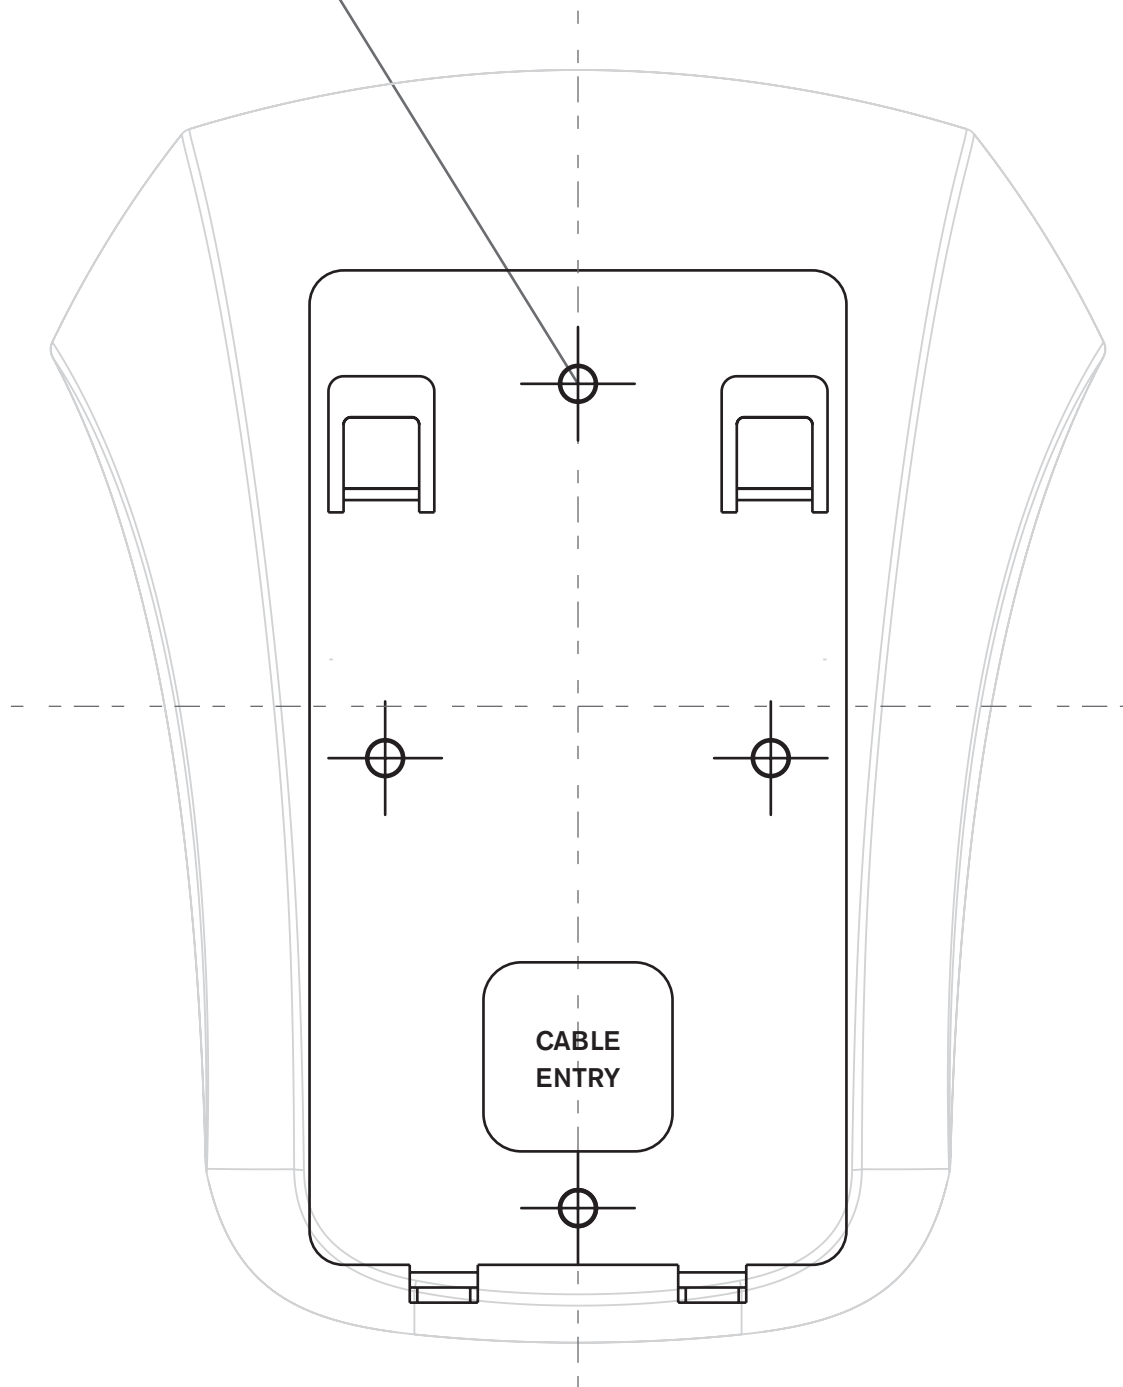

CREWSAFE EXTERNAL ROUTER (PLATE MOUNT)

INSTALLATION DRILLING GUIDE

For full installation instructions please refer to "Plate Mount an External Router" in the Crewsafe Installation Manual. Consult the safety information in the "Installation of Routers" section prior to installation.

CREWSAFE EXTERNAL ROUTER (FLUSH MOUNT)

INSTALLATION DRILLING GUIDE

For full installation instructions please refer to "Flush Mount an External Router" in the Crewsafe Installation Manual. Consult the safety information in the "Installation of Routers" section prior to installation.

Ø4.0mm (5/32") HOLE X 4